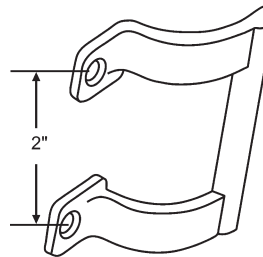

Shower Door Hardware

Shower Door Rollers

Part #	Dia.	Wide	Hub
21-50	3/4"	1/4"	3/8"

Nylon
 21-50X for Roller Only.
 21-50-2 for pack of 2.
 20-065 Screw Only

Part #	Dia.	Wide	Hub
21-51	3/4"	1/4"	3/8"

Nylon
 21-51X for Roller Only.
 21-51-2 for pack of 2.
 20-065 Screw Only

22-50
 Nylon

22-51
 Nylon

Shower Door Guides

900-6426
 Open Track Guide

900-17327

Shower Door Hardware

Shower Door Guides

900-17497

900-10563

22-203
Bottom Guide
Nylon

22-65
Clear Plastic

Part #	A	B	Finish
16-105	3/8"	15/16"	Gray
16-107	7/32"	3/4"	Clear

Shower Door Handles

22-83
Chrome Handle
with Towel Bar Insert

900-10709
Chrome

22-67
Chrome

22-67P
Chrome

22-67PA
Shower Door Handle Set
Chrome Plated with Screws.
Complete Bracket Assembly

900-9079
Chrome

900-10496
Chrome

22-57NEW
White. 2 Piece Set
New Style

Shower Door Accessories

Part #	Length
22-114	7"
22-115	9"