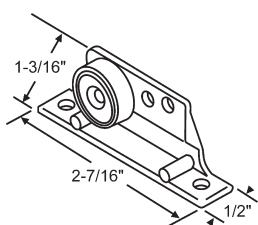

Shower Door Hardware

Shower Door Rollers

Part #	Dia.	Wide	Hub
21-50	3/4"	1/4"	3/8"

Nylon
 21-50X for Roller Only.
 21-50-2 for pack of 2.
 20-065 Screw Only

Part #	Dia.	Wide	Hub
21-51	3/4"	1/4"	3/8"

Nylon
 21-51X for Roller Only.
 21-51-2 for pack of 2.
 20-065 Screw Only

Part #	Dia.	Wide	Hub
21-66	7/8"	1/4"	3/8"

Nylon
 21-66X for Roller Only.
 21-66-2 for pack of 2.
 20-065 Screw Only

Part #	Dia.	Wide	Hub
21-52	7/8"	5/16"	3/8"

Nylon
 21-52X for Roller Only.
 21-52-2 for pack of 2.
 20-065 Screw Only

Part #	Dia.	Wide	Hub
21-53	1-1/16"	7/32"	9/32"

Nylon
 21-53S for Screw Only.

Roller Assemblies

Part #	Dia.	Wide	Hub
21-69BR	1"	1/4"	3/8"

Celcon
 8-32 Thread

21-63
 Nylon
Tubmaster

21-64
 Shower Door Roller
 with Bracket Nylon
Tubmaster

21-60
 Shower Roller. 1 Wheel
 Nylon

21-59
 Shower Door Roller
 Nylon

Adjusting Roller Assemblies

21-62
 Shower Door Roller
 Nylon w/Aluminum Bracket

Part #	Roller	Handed
21-57	21-50	Shown
21-58	21-51	Opposite