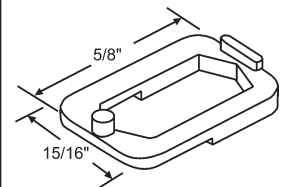

900-10563

22-203
Bottom Guide
Nylon

22-65
Clear Plastic

Part #	A	B	Finish
16-105	3/8"	15/16"	Gray
16-107	7/32"	3/4"	Clear

Shower Door Handles

22-83
Chrome Handle
with Towel Bar Insert

900-10709
Chrome

22-67
Chrome

22-67P
Chrome

22-67PA
Shower Door Handle Set
Chrome Plated with Screws.
Complete Bracket Assembly

900-9079
Chrome

900-10496
Chrome

22-57NEW
White. 2 Piece Set
New Style

Shower Door Accessories

Part #	Length
22-114	7"
22-115	9"

Splash Guard

900-6060
Adjusting Bracket

22-52
Shower Door Seal
Gray. 36" Long

22-103
1-1/8" Shower Door Sweep

900-15993
36" Shower Door Sweep
Used on Hinged Shower Doors
Gray Vinyl

22-60
Hinge Guide

22-71A
Slide Guide with Pin