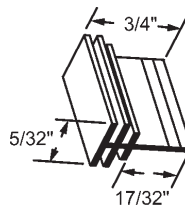

Shower Door Hardware

Shower Door Rollers

Part #	Dia.	Wide	Hub
21-50	3/4"	1/4"	3/8"

Nylon
 21-50X for Roller Only.
 21-50-2 for pack of 2.
 20-065 Screw Only

Part #	Dia.	Wide	Hub
21-51	3/4"	1/4"	3/8"

Nylon
 21-51X for Roller Only.
 21-51-2 for pack of 2.
 20-065 Screw Only

900-10563

22-203
Bottom Guide
Nylon

22-65
Clear Plastic

Part #	A	B	Finish
16-105	3/8"	15/16"	Gray
16-107	7/32"	3/4"	Clear

Shower Door Handles

22-83
Chrome Handle
with Towel Bar Insert

900-10709
Chrome

22-67
Chrome

22-67P
Chrome

22-67PA
Shower Door Handle Set
Chrome Plated with Screws.
Complete Bracket Assembly

900-9079
Chrome

900-10496
Chrome

22-57NEW
White. 2 Piece Set
New Style

Shower Door Accessories

Part #	Length
22-114	7"
22-115	9"

Splash Guard

900-6060
Adjusting Bracket

22-52
Shower Door Seal
Gray. 36" Long

22-103
1-1/8" Shower Door Sweep

900-15993
36" Shower Door Sweep
Used on Hinged Shower Doors
Gray Vinyl

22-60
Hinge Guide

22-71A
Slide Guide with Pin