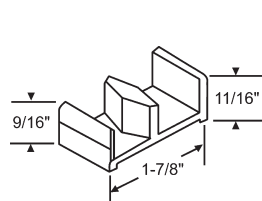

22-50
Nylon