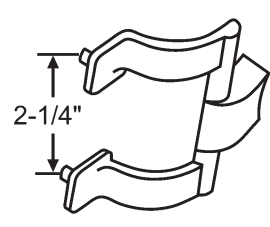

Shower Door Hardware

Shower Door Rollers

Part #	Dia.	Wide	Hub
21-50	3/4"	1/4"	3/8"

Nylon
 21-50X for Roller Only.
 21-50-2 for pack of 2.
 20-065 Screw Only

Part #	Dia.	Wide	Hub
21-51	3/4"	1/4"	3/8"

Nylon
 21-51X for Roller Only.
 21-51-2 for pack of 2.
 20-065 Screw Only

22-50
 Nylon

22-51
 Nylon

Shower Door Guides

900-6426
 Open Track Guide

900-17327

Shower Door Hardware

Shower Door Guides

900-17497

900-10563

22-203
Bottom Guide
Nylon

22-65
Clear Plastic

Part #	A	B	Finish
16-105	3/8"	15/16"	Gray
16-107	7/32"	3/4"	Clear

Shower Door Handles

22-83
Chrome Handle
with Towel Bar Insert

900-10709
Chrome

22-67
Chrome

22-67P
Chrome

22-67PA
Shower Door Handle Set
Chrome Plated with Screws.
Complete Bracket Assembly

900-9079
Chrome

900-10496
Chrome

22-57NEW
White. 2 Piece Set
New Style

Shower Door Accessories

Part #	Length
22-114	7"
22-115	9"