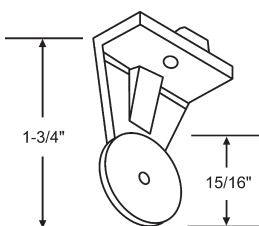

Shower Door Hardware

Shower Door Rollers

Part #	Dia.	Wide	Hub
21-50	3/4"	1/4"	3/8"

Nylon
 21-50X for Roller Only.
 21-50-2 for pack of 2.
 20-065 Screw Only

Part #	Dia.	Wide	Hub
21-51	3/4"	1/4"	3/8"

Nylon
 21-51X for Roller Only.
 21-51-2 for pack of 2.
 20-065 Screw Only

Part #	Dia.	Wide	Hub
21-66	7/8"	1/4"	3/8"

Nylon
 21-66X for Roller Only.
 21-66-2 for pack of 2.
 20-065 Screw Only

Part #	Dia.	Wide	Hub
21-52	7/8"	5/16"	3/8"

Nylon
 21-52X for Roller Only.
 21-52-2 for pack of 2.
 20-065 Screw Only

Part #	Dia.	Wide	Hub
21-53	1-1/16"	7/32"	9/32"

Nylon
 21-53S for Screw Only.

Roller Assemblies

Part #	Dia.	Wide	Hub
21-69BR	1"	1/4"	3/8"

Celcon
 8-32 Thread

21-63
 Nylon
Tubmaster

21-64
 Shower Door Roller
 with Bracket Nylon
Tubmaster

21-60
 Shower Roller. 1 Wheel
 Nylon

21-59
 Shower Door Roller
 Nylon

Adjusting Roller Assemblies

21-62
 Shower Door Roller
 Nylon w/Aluminum Bracket

Part #	Roller	Handed
21-57	21-50	Shown
21-58	21-51	Opposite