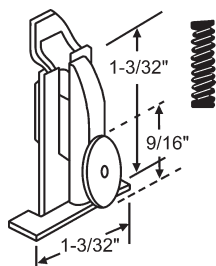

Shower Door Hardware

Shower Door Rollers

Part #	Dia.	Wide	Hub
21-50	3/4"	1/4"	3/8"

Nylon
 21-50X for Roller Only.
 21-50-2 for pack of 2.
 20-065 Screw Only

Part #	Dia.	Wide	Hub
21-51	3/4"	1/4"	3/8"

Nylon
 21-51X for Roller Only.
 21-51-2 for pack of 2.
 20-065 Screw Only

Part #	Dia.	Wide	Hub
21-66	7/8"	1/4"	3/8"

Nylon
 21-66X for Roller Only.
 21-66-2 for pack of 2.
 20-065 Screw Only

Part #	Dia.	Wide	Hub
21-52	7/8"	5/16"	3/8"

Nylon
 21-52X for Roller Only.
 21-52-2 for pack of 2.
 20-065 Screw Only

Part #	Dia.	Wide	Hub
21-53	1-1/16"	7/32"	9/32"

Nylon
 21-53S for Screw Only.

Roller Assemblies

Part #	Dia.	Wide	Hub
21-69BR	1"	1/4"	3/8"

Celcon
 8-32 Thread

21-63
 Nylon
Tubmaster

21-64
 Shower Door Roller
 with Bracket Nylon
Tubmaster

21-60
 Shower Roller. 1 Wheel
 Nylon

21-59
 Shower Door Roller
 Nylon

Adjusting Roller Assemblies

21-62
 Shower Door Roller
 Nylon w/Aluminum Bracket

Part #	Roller	Handed
21-57	21-50	Shown
21-58	21-51	Opposite