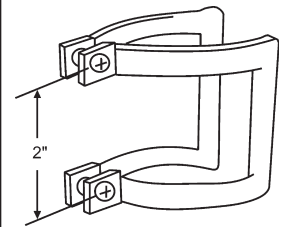

22-50
 Nylon

22-51
 Nylon

Shower Door Guides

900-6426
 Open Track Guide

900-17327

Shower Door Hardware

Shower Door Guides

900-17497

900-10563

22-203
Bottom Guide
Nylon

22-65
Clear Plastic

Part #	A	B	Finish
16-105	3/8"	15/16"	Gray
16-107	7/32"	3/4"	Clear

Shower Door Handles

22-83
Chrome Handle
with Towel Bar Insert

900-10709
Chrome

22-67
Chrome

22-67P
Chrome

22-67PA
Shower Door Handle Set
Chrome Plated with Screws.
Complete Bracket Assembly

900-9079
Chrome

900-10496
Chrome

22-57NEW
White. 2 Piece Set
New Style

Shower Door Accessories

Part #	Length
22-114	7"
22-115	9"