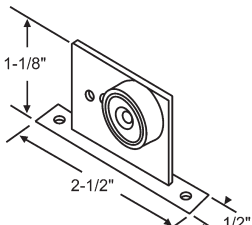

Shower Door Hardware

Shower Door Rollers

Part #	Dia.	Wide	Hub
21-50	3/4"	1/4"	3/8"

Nylon
21-50X for Roller Only.
21-50-2 for pack of 2.
20-065 Screw Only

Part #	Dia.	Wide	Hub
21-51	3/4"	1/4"	3/8"

Nylon
21-51X for Roller Only.
21-51-2 for pack of 2.
20-065 Screw Only

Part #	Dia.	Wide	Hub
21-66	7/8"	1/4"	3/8"

Nylon
21-66X for Roller Only.
21-66-2 for pack of 2.
20-065 Screw Only

Part #	Dia.	Wide	Hub
21-52	7/8"	5/16"	3/8"

Nylon
21-52X for Roller Only.
21-52-2 for pack of 2.
20-065 Screw Only

Part #	Dia.	Wide	Hub
21-53	1-1/16"	7/32"	9/32"

Nylon
21-53S for Screw Only.

Roller Assemblies

Part #	Dia.	Wide	Hub
21-69BR	1"	1/4"	3/8"

Celcon
8-32 Thread

21-63
Nylon
Tubmaster

Adjusting Roller Assemblies

Part #	Roller	Handed
21-57	21-50	Shown
21-58	21-51	Opposite

No Longer Available
Use: 21-57NS and 21-58NS

Part #	Roller
21-57NS	21-50
21-58NS	21-51

21-54
Door Roller with Bracket

21-56
Door Roller with Bracket
Roller Only 21-50

Latch

Shower Door Guides