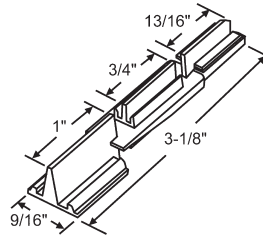

22-203
Bottom Guide
Nylon