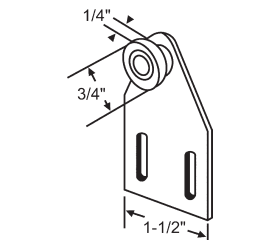

21-56
Door Roller with Bracket
Roller Only 21-50