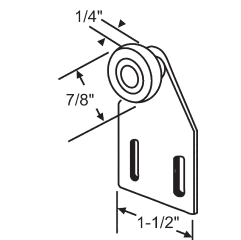

Part #	Roller
21-57NS	21-50
21-58NS	21-51

21-54
Door Roller with Bracket