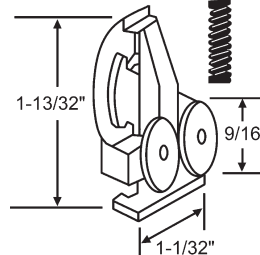

Shower Door Hardware

Shower Door Rollers

Part #	Dia.	Wide	Hub
21-50	3/4"	1/4"	3/8"

Nylon
 21-50X for Roller Only.
 21-50-2 for pack of 2.
 20-065 Screw Only

Part #	Dia.	Wide	Hub
21-51	3/4"	1/4"	3/8"

Nylon
 21-51X for Roller Only.
 21-51-2 for pack of 2.
 20-065 Screw Only

Part #	Dia.	Wide	Hub
21-66	7/8"	1/4"	3/8"

Nylon
 21-66X for Roller Only.
 21-66-2 for pack of 2.
 20-065 Screw Only

Part #	Dia.	Wide	Hub
21-52	7/8"	5/16"	3/8"

Nylon
 21-52X for Roller Only.
 21-52-2 for pack of 2.
 20-065 Screw Only

Part #	Dia.	Wide	Hub
21-53	1-1/16"	7/32"	9/32"

Nylon
 21-53S for Screw Only.

Roller Assemblies

Part #	Dia.	Wide	Hub
21-69BR	1"	1/4"	3/8"

Celcon
 8-32 Thread

21-63
 Nylon
Tubmaster

21-64
 Shower Door Roller
 with Bracket Nylon
Tubmaster

21-60
 Shower Roller. 1 Wheel
 Nylon

21-59
 Shower Door Roller
 Nylon

Adjusting Roller Assemblies

21-62
 Shower Door Roller
 Nylon w/Aluminum Bracket

Part #	Roller	Handed
21-57	21-50	Shown
21-58	21-51	Opposite