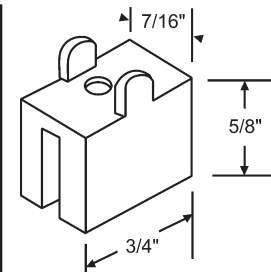

Shower Door Hardware

Shower Door Rollers

Part #	Dia.	Wide	Hub
21-50	3/4"	1/4"	3/8"

Nylon
 21-50X for Roller Only.
 21-50-2 for pack of 2.
 20-065 Screw Only

Part #	Dia.	Wide	Hub
21-51	3/4"	1/4"	3/8"

Nylon
 21-51X for Roller Only.
 21-51-2 for pack of 2.
 20-065 Screw Only

900-10563

22-203
Bottom Guide
Nylon

22-65
Clear Plastic

Part #	A	B	Finish
16-105	3/8"	15/16"	Gray
16-107	7/32"	3/4"	Clear

Shower Door Handles

22-83
Chrome Handle
with Towel Bar Insert

900-10709
Chrome

22-67
Chrome

22-67P
Chrome

22-67PA
Shower Door Handle Set
Chrome Plated with Screws.
Complete Bracket Assembly

900-9079
Chrome

900-10496
Chrome

22-57NEW
White. 2 Piece Set
New Style

Shower Door Accessories

Part #	Length
22-114	7"
22-115	9"

Splash Guard

900-6060
Adjusting Bracket

22-52
Shower Door Seal
Gray. 36" Long

22-103
1-1/8" Shower Door Sweep

900-15993
36" Shower Door Sweep
Used on Hinged Shower Doors
Gray Vinyl

22-60
Hinge Guide

22-71A
Slide Guide with Pin