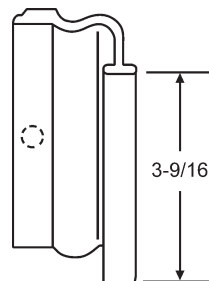

Shower Door Hardware

Shower Door Rollers

Part #	Dia.	Wide	Hub
21-50	3/4"	1/4"	3/8"

Nylon
 21-50X for Roller Only.
 21-50-2 for pack of 2.
 20-065 Screw Only

Part #	Dia.	Wide	Hub
21-51	3/4"	1/4"	3/8"

Nylon
 21-51X for Roller Only.
 21-51-2 for pack of 2.
 20-065 Screw Only

900-10563

22-203
Bottom Guide
Nylon

22-65
Clear Plastic

Part #	A	B	Finish
16-105	3/8"	15/16"	Gray
16-107	7/32"	3/4"	Clear

Shower Door Handles

22-83
Chrome Handle
with Towel Bar Insert

900-10709
Chrome

22-67
Chrome

22-67P
Chrome

22-67PA
Shower Door Handle Set
Chrome Plated with Screws.
Complete Bracket Assembly

900-9079
Chrome

900-10496
Chrome

22-57NEW
White. 2 Piece Set
New Style

Shower Door Accessories

Part #	Length
22-114	7"
22-115	9"

Splash Guard

900-6060
Adjusting Bracket

22-52
Shower Door Seal
Gray. 36" Long

22-103
1-1/8" Shower Door Sweep

900-15993
36" Shower Door Sweep
Used on Hinged Shower Doors
Gray Vinyl

22-60
Hinge Guide

22-71A
Slide Guide with Pin