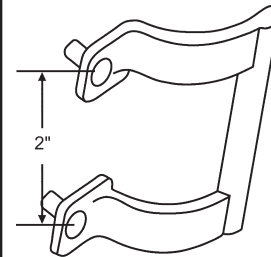

Shower Door Hardware

Shower Door Rollers

Part #	Dia.	Wide	Hub
21-50	3/4"	1/4"	3/8"

Nylon
 21-50X for Roller Only.
 21-50-2 for pack of 2.
 20-065 Screw Only

Part #	Dia.	Wide	Hub
21-51	3/4"	1/4"	3/8"

Nylon
 21-51X for Roller Only.
 21-51-2 for pack of 2.
 20-065 Screw Only

22-50
 Nylon

22-51
 Nylon

Shower Door Guides

900-6426
 Open Track Guide

900-17327

Shower Door Hardware

Shower Door Guides

900-17497

900-10563

22-203
Bottom Guide
Nylon

22-65
Clear Plastic

Part #	A	B	Finish
16-105	3/8"	15/16"	Gray
16-107	7/32"	3/4"	Clear

Shower Door Handles

22-83
Chrome Handle
with Towel Bar Insert

900-10709
Chrome

22-67
Chrome

22-67P
Chrome

22-67PA
Shower Door Handle Set
Chrome Plated with Screws.
Complete Bracket Assembly

900-9079
Chrome

900-10496
Chrome

22-57NEW
White. 2 Piece Set
New Style

Shower Door Accessories

Part #	Length
22-114	7"
22-115	9"