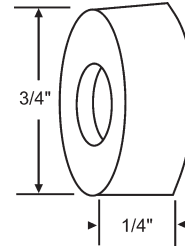

Shower Door Hardware

Shower Door Rollers

Part #	Dia.	Wide	Hub
21-50	3/4"	1/4"	3/8"

Nylon
 21-50X for Roller Only.
 21-50-2 for pack of 2.
 20-065 Screw Only

Part #	Dia.	Wide	Hub
21-51	3/4"	1/4"	3/8"

Nylon
 21-51X for Roller Only.
 21-51-2 for pack of 2.
 20-065 Screw Only

Part #	Dia.	Wide	Hub
21-53	1-1/16"	7/32"	9/32"

Nylon
 21-53S for Screw Only.

Roller Assemblies

Part #	Dia.	Wide	Hub
21-69BR	1"	1/4"	3/8"

Celcon
 8-32 Thread

21-63
 Nylon
Tubmaster

21-64
 Shower Door Roller
 with Bracket Nylon
Tubmaster

22-50
 Nylon

22-51
 Nylon

Shower Door Guides

900-6426
 Open Track Guide

900-17327

Shower Door Hardware

Shower Door Guides

900-17497

900-10563

22-203
Bottom Guide
Nylon

22-65
Clear Plastic

Part #	A	B	Finish
16-105	3/8"	15/16"	Gray
16-107	7/32"	3/4"	Clear

Shower Door Handles

22-83
Chrome Handle
with Towel Bar Insert

900-10709
Chrome

22-67
Chrome