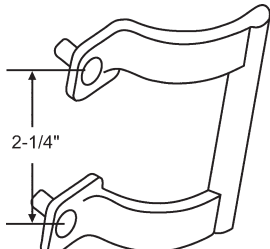

Shower Door Hardware

Shower Door Rollers

Part #	Dia.	Wide	Hub
21-50	3/4"	1/4"	3/8"

Nylon
 21-50X for Roller Only.
 21-50-2 for pack of 2.
 20-065 Screw Only

Part #	Dia.	Wide	Hub
21-51	3/4"	1/4"	3/8"

Nylon
 21-51X for Roller Only.
 21-51-2 for pack of 2.
 20-065 Screw Only

22-50
 Nylon

22-51
 Nylon

Shower Door Guides

900-6426
 Open Track Guide

900-17327

Shower Door Hardware

Shower Door Guides

900-17497

900-10563

22-203
Bottom Guide
Nylon

22-65
Clear Plastic

Part #	A	B	Finish
16-105	3/8"	15/16"	Gray
16-107	7/32"	3/4"	Clear

Shower Door Handles

22-83
Chrome Handle
with Towel Bar Insert

900-10709
Chrome

22-67
Chrome

22-67P
Chrome

22-67PA
Shower Door Handle Set
Chrome Plated with Screws.
Complete Bracket Assembly

900-9079
Chrome

900-10496
Chrome

22-57NEW
White. 2 Piece Set
New Style

Shower Door Accessories

Part #	Length
22-114	7"
22-115	9"