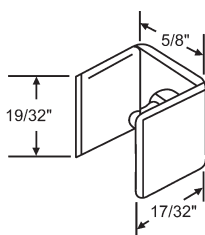

22-51
Nylon