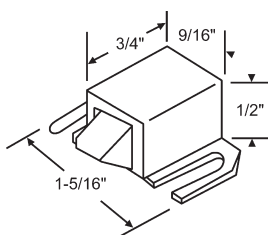

Shower Door Hardware

Shower Door Rollers

Part #	Dia.	Wide	Hub
21-50	3/4"	1/4"	3/8"

Nylon
 21-50X for Roller Only.
 21-50-2 for pack of 2.
 20-065 Screw Only

Part #	Dia.	Wide	Hub
21-51	3/4"	1/4"	3/8"

Nylon
 21-51X for Roller Only.
 21-51-2 for pack of 2.
 20-065 Screw Only

Part #	Dia.	Wide	Hub
21-53	1-1/16"	7/32"	9/32"

Nylon
 21-53S for Screw Only.

Roller Assemblies

Part #	Dia.	Wide	Hub
21-69BR	1"	1/4"	3/8"

Celcon
 8-32 Thread

21-63
 Nylon
Tubmaster

21-64
 Shower Door Roller
 with Bracket Nylon
Tubmaster

21-60
 Shower Roller. 1 Wheel
 Nylon

21-59
 Shower Door Roller
 Nylon

Adjusting Roller Assemblies

21-62
 Shower Door Roller
 Nylon w/Aluminum Bracket

Part #	Roller	Handed
21-57	21-50	Shown
21-58	21-51	Opposite

No Longer Available
 Use: 21-57NS and 21-58NS

Part #	Roller
21-57NS	21-50
21-58NS	21-51

21-54
 Door Roller with Bracket

21-56
 Door Roller with Bracket
 Roller Only 21-50

Latch

22-54
 Stainless Steel Housing