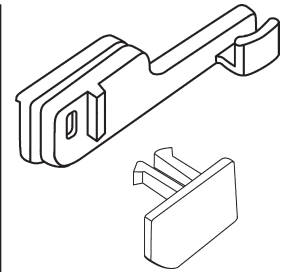

Shower Door Hardware

Shower Door Rollers

Part #	Dia.	Wide	Hub
21-50	3/4"	1/4"	3/8"

Nylon
 21-50X for Roller Only.
 21-50-2 for pack of 2.
 20-065 Screw Only

Part #	Dia.	Wide	Hub
21-51	3/4"	1/4"	3/8"

Nylon
 21-51X for Roller Only.
 21-51-2 for pack of 2.
 20-065 Screw Only

22-67P
Chrome

22-67PA
Shower Door Handle Set
Chrome Plated with Screws.
Complete Bracket Assembly

900-9079
Chrome

900-10496
Chrome

22-57NEW
White. 2 Piece Set
New Style

Shower Door Accessories

Part #	Length
22-114	7"
22-115	9"

Splash Guard

900-6060
Adjusting Bracket

22-52
Shower Door Seal
Gray. 36" Long

22-103
1-1/8" Shower Door Sweep

900-15993
36" Shower Door Sweep
Used on Hinged Shower Doors
Gray Vinyl

22-60
Hinge Guide

22-71A
Slide Guide with Pin