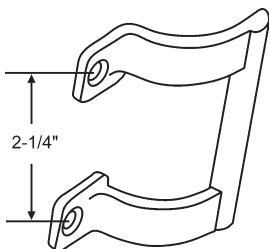

Shower Door Hardware

Shower Door Rollers

Part #	Dia.	Wide	Hub
21-50	3/4"	1/4"	3/8"

Nylon
 21-50X for Roller Only.
 21-50-2 for pack of 2.
 20-065 Screw Only

Part #	Dia.	Wide	Hub
21-51	3/4"	1/4"	3/8"

Nylon
 21-51X for Roller Only.
 21-51-2 for pack of 2.
 20-065 Screw Only

22-50
 Nylon

22-51
 Nylon

Shower Door Guides

900-6426
 Open Track Guide

900-17327

Shower Door Hardware

Shower Door Guides

900-17497

900-10563

22-203
Bottom Guide
Nylon

22-65
Clear Plastic

Part #	A	B	Finish
16-105	3/8"	15/16"	Gray
16-107	7/32"	3/4"	Clear

Shower Door Handles

22-83
Chrome Handle
with Towel Bar Insert

900-10709
Chrome

22-67
Chrome

22-67P
Chrome

22-67PA
Shower Door Handle Set
Chrome Plated with Screws.
Complete Bracket Assembly

900-9079
Chrome

900-10496
Chrome

22-57NEW
White. 2 Piece Set
New Style

Shower Door Accessories

Part #	Length
22-114	7"
22-115	9"