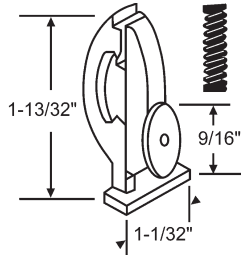

Shower Door Hardware

Shower Door Rollers

Part #	Dia.	Wide	Hub
21-50	3/4"	1/4"	3/8"

Nylon
 21-50X for Roller Only.
 21-50-2 for pack of 2.
 20-065 Screw Only

Part #	Dia.	Wide	Hub
21-51	3/4"	1/4"	3/8"

Nylon
 21-51X for Roller Only.
 21-51-2 for pack of 2.
 20-065 Screw Only

Part #	Dia.	Wide	Hub
21-66	7/8"	1/4"	3/8"

Nylon
 21-66X for Roller Only.
 21-66-2 for pack of 2.
 20-065 Screw Only

Part #	Dia.	Wide	Hub
21-52	7/8"	5/16"	3/8"

Nylon
 21-52X for Roller Only.
 21-52-2 for pack of 2.
 20-065 Screw Only

Part #	Dia.	Wide	Hub
21-53	1-1/16"	7/32"	9/32"

Nylon
 21-53S for Screw Only.

Roller Assemblies

Part #	Dia.	Wide	Hub
21-69BR	1"	1/4"	3/8"

Celcon
 8-32 Thread

21-63
 Nylon
Tubmaster

21-64
 Shower Door Roller
 with Bracket Nylon
Tubmaster

21-60
 Shower Roller. 1 Wheel
 Nylon

21-59
 Shower Door Roller
 Nylon

Adjusting Roller Assemblies

21-62
 Shower Door Roller
 Nylon w/Aluminum Bracket

Part #	Roller	Handed
21-57	21-50	Shown
21-58	21-51	Opposite